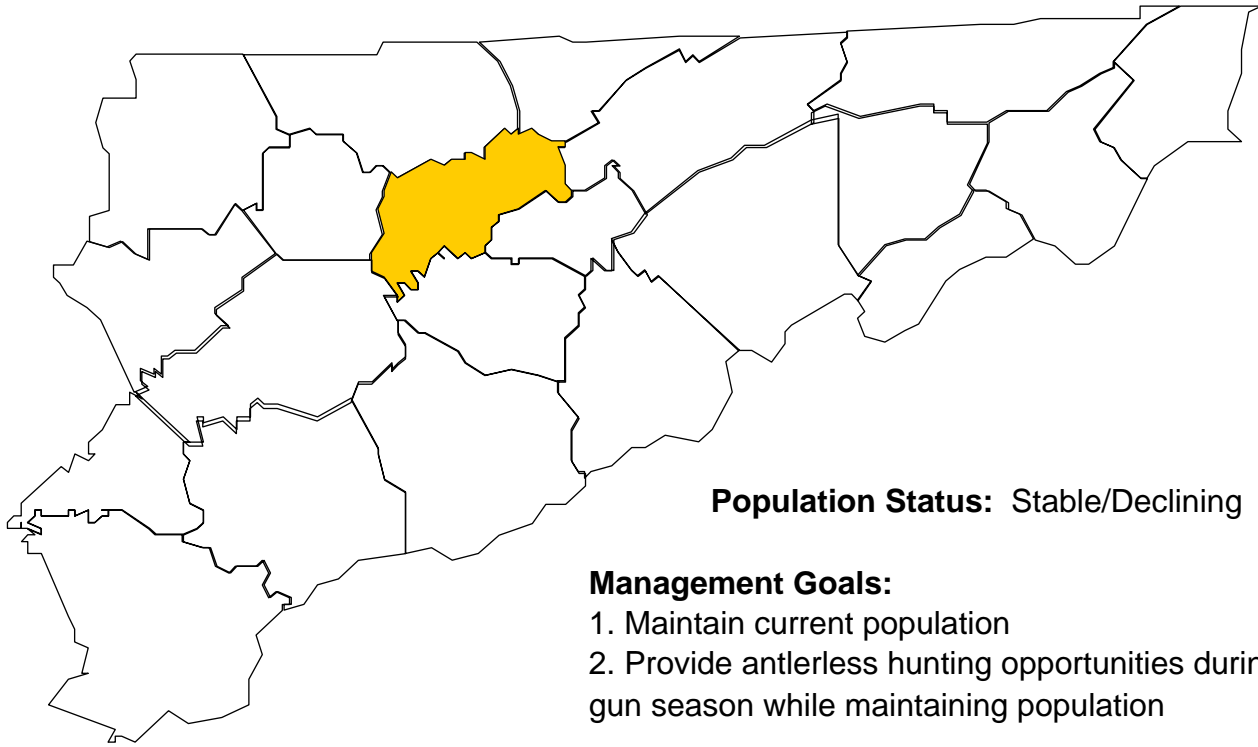

Deer Harvests in Grainger County

Notes: County doe harvest percentage in low 30's. Having depredation complaints from landowners. Lack of hunter access to some areas may be causing some of this problem. Due to this, limited doe permits during gun season should not impact herd. Will continue to monitor this county closely.

Antler Point Comparison

Percent Antler Points

Number of Antler Points