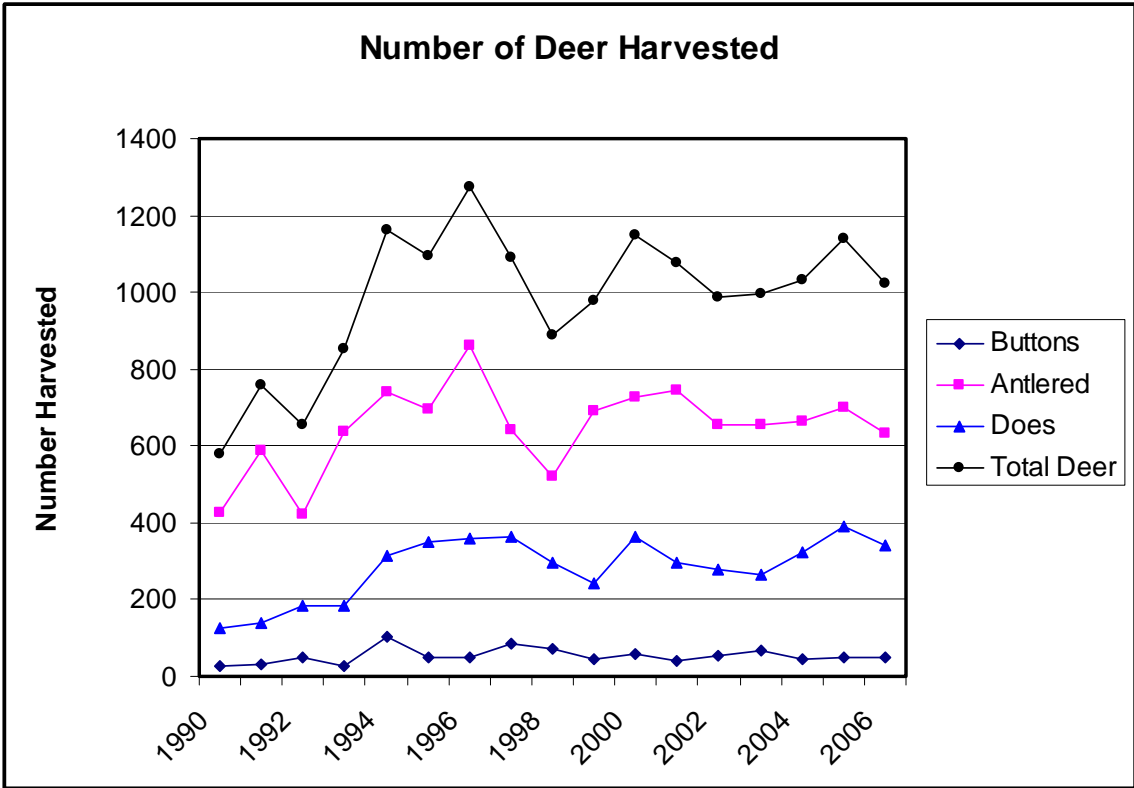

Deer Harvests in Grainger County

Notes: County doe harvest percentage in low 30's. Having depredation complaints from landowners. Lack of hunter access to some areas may be causing some of this problem. Due to this, limited doe permits during gun season should not impact herd. Will continue to monitor this county closely.

Antler Point Comparison

Percent Antler Points

Number of Antler Points