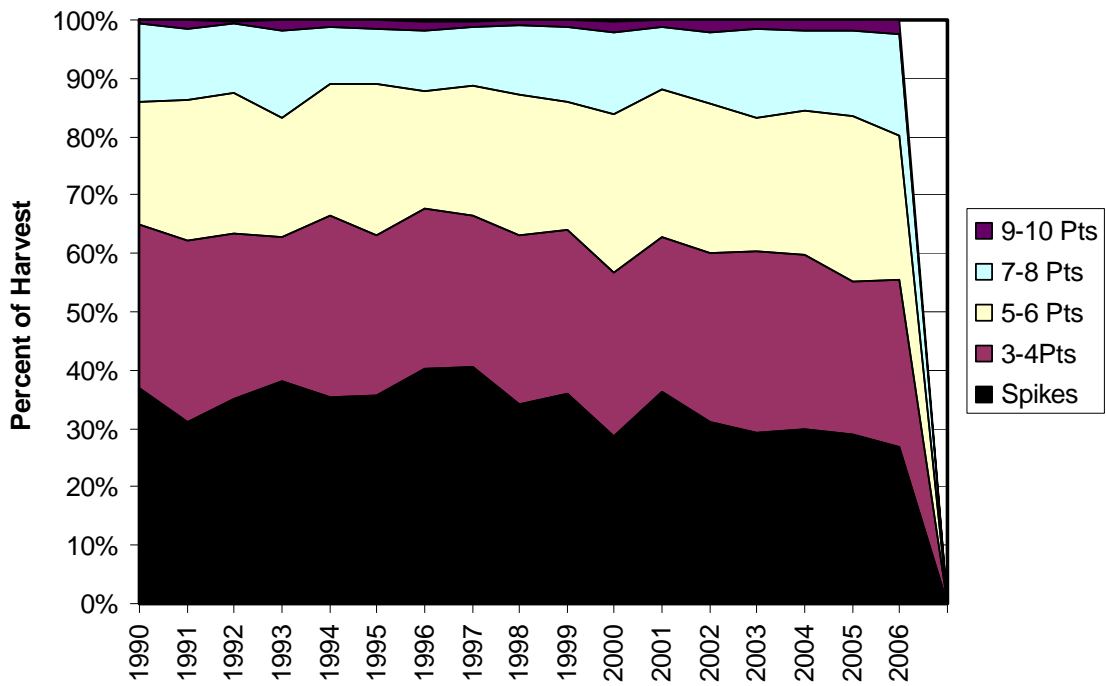

Deer Harvests in Grainger County

Notes: County doe harvest percentage in low 30's. Having depredation complaints from landowners. Lack of hunter access to some areas may be causing some of this problem. Due to this, limited doe permits during gun season should not impact herd. Will continue to monitor this county closely.

Antler Point Comparison

Percent Antler Points

Number of Antler Points