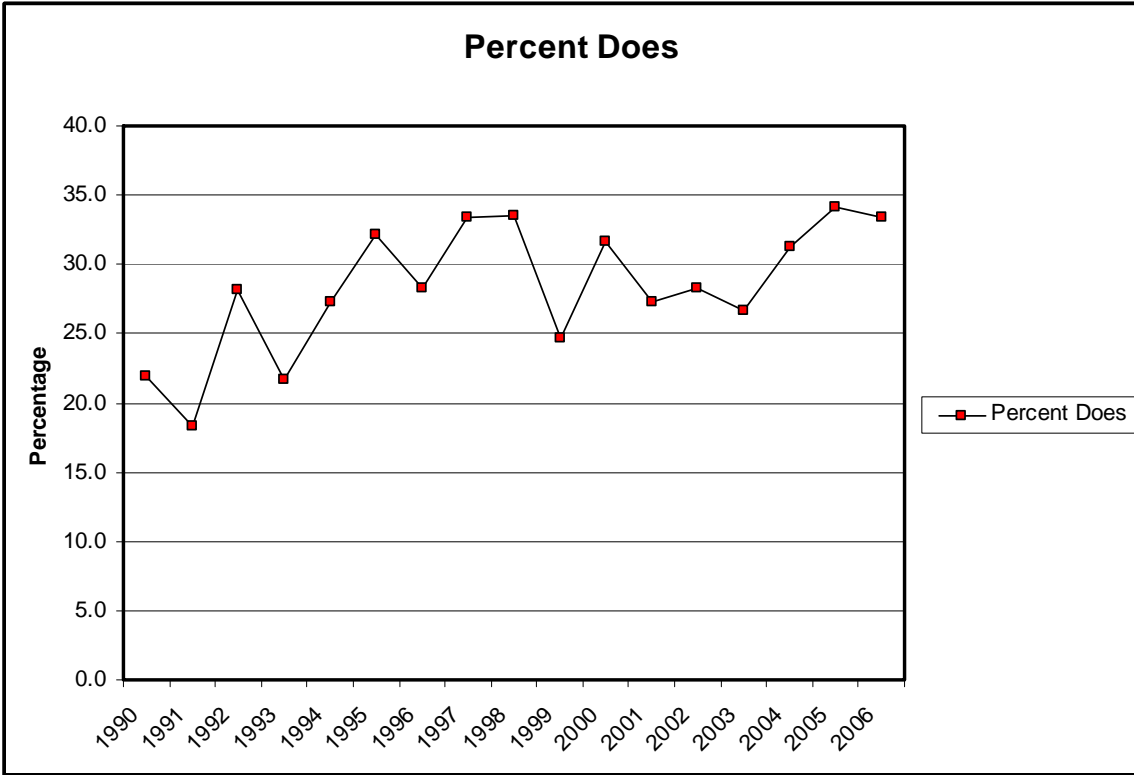

Deer Harvests in Grainger County

Notes: County doe harvest percentage in low 30's. Having depredation complaints from landowners. Lack of hunter access to some areas may be causing some of this problem. Due to this, limited doe permits during gun season should not impact herd. Will continue to monitor this county closely.

Antler Point Comparison

Percent Antler Points

Number of Antler Points