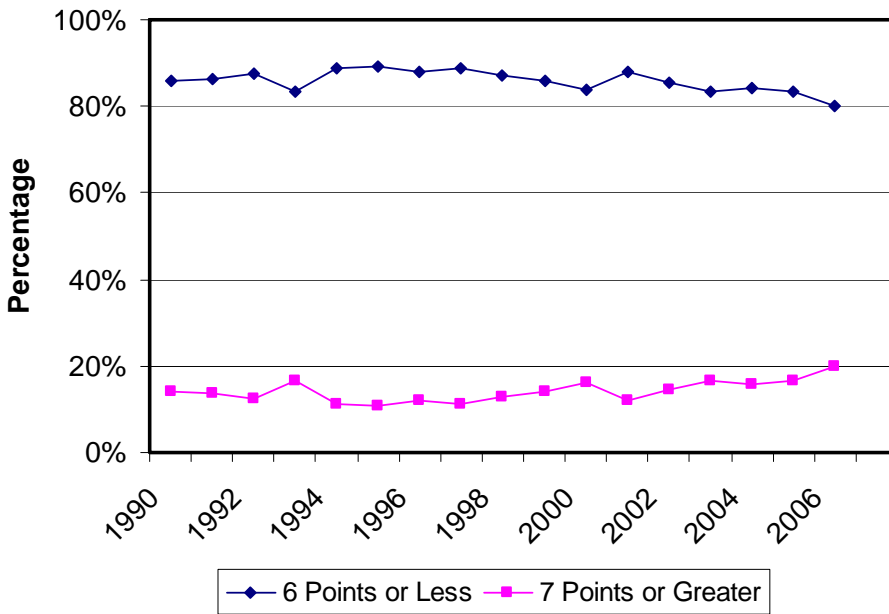

Deer Harvests in Grainger County

Notes: County doe harvest percentage in low 30's. Having depredation complaints from landowners. Lack of hunter access to some areas may be causing some of this problem. Due to this, limited doe permits during gun season should not impact herd. Will continue to monitor this county closely.

Antler Point Comparison

Percent Antler Points

Number of Antler Points